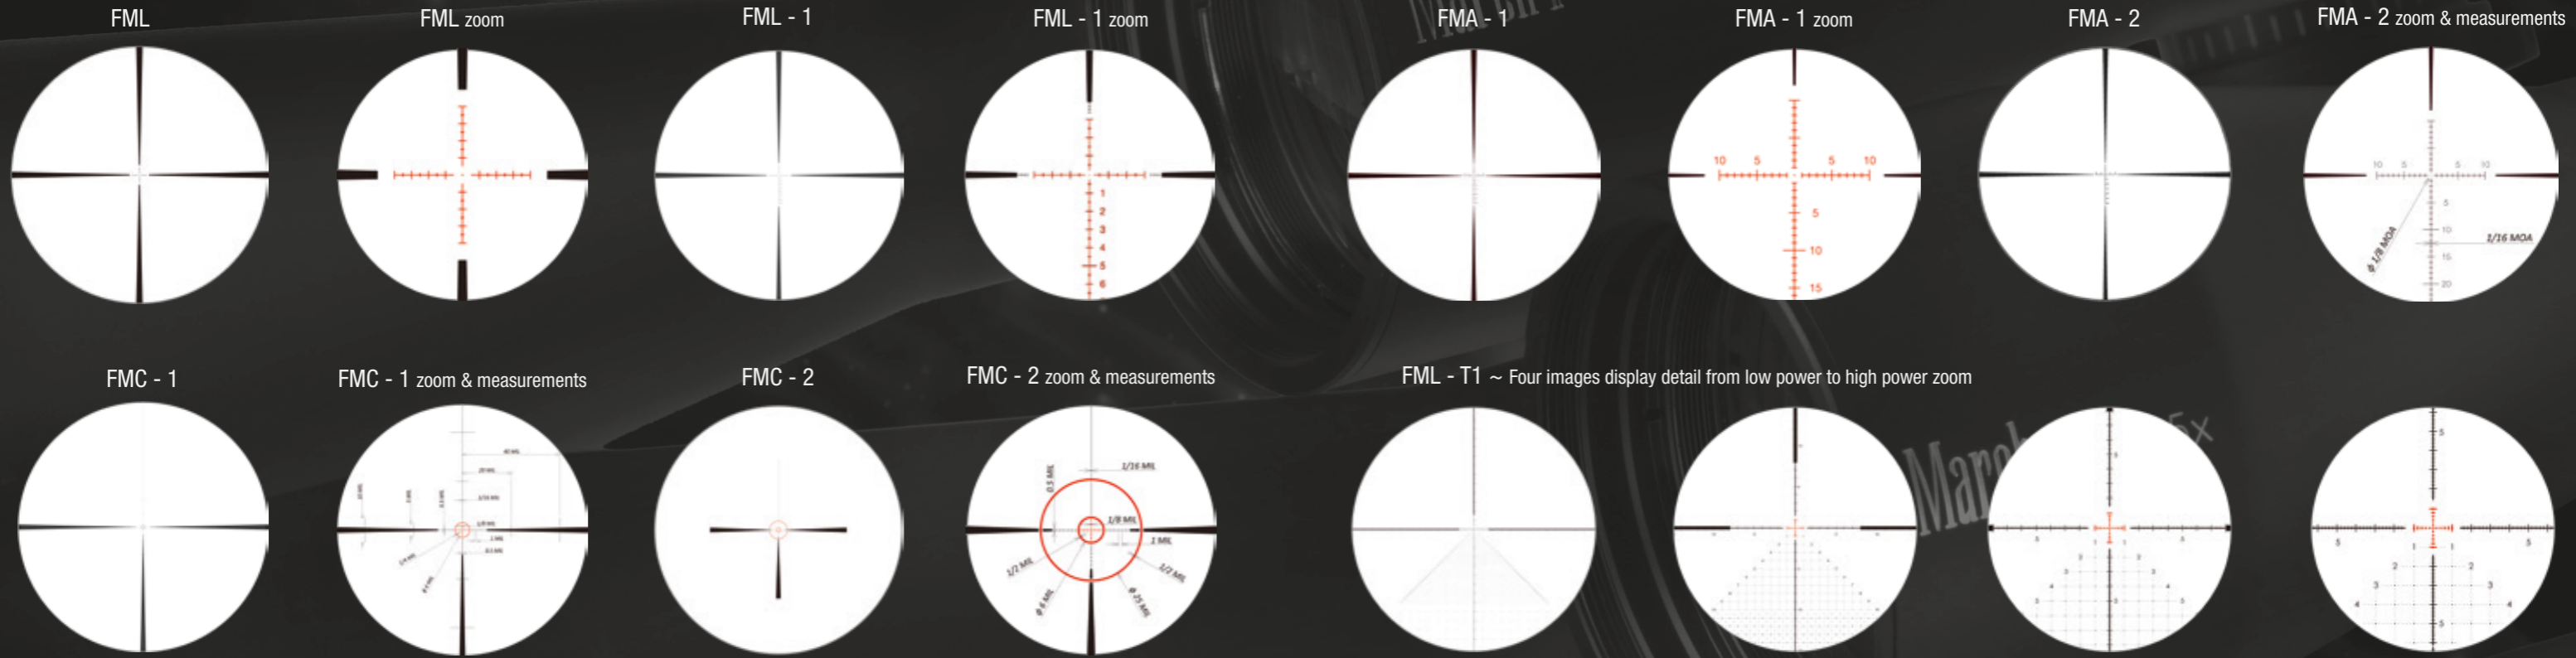

FIRST FOCAL PLANE RETICLES AVAILABLE

All FM reticles are available with or without illumination.

March